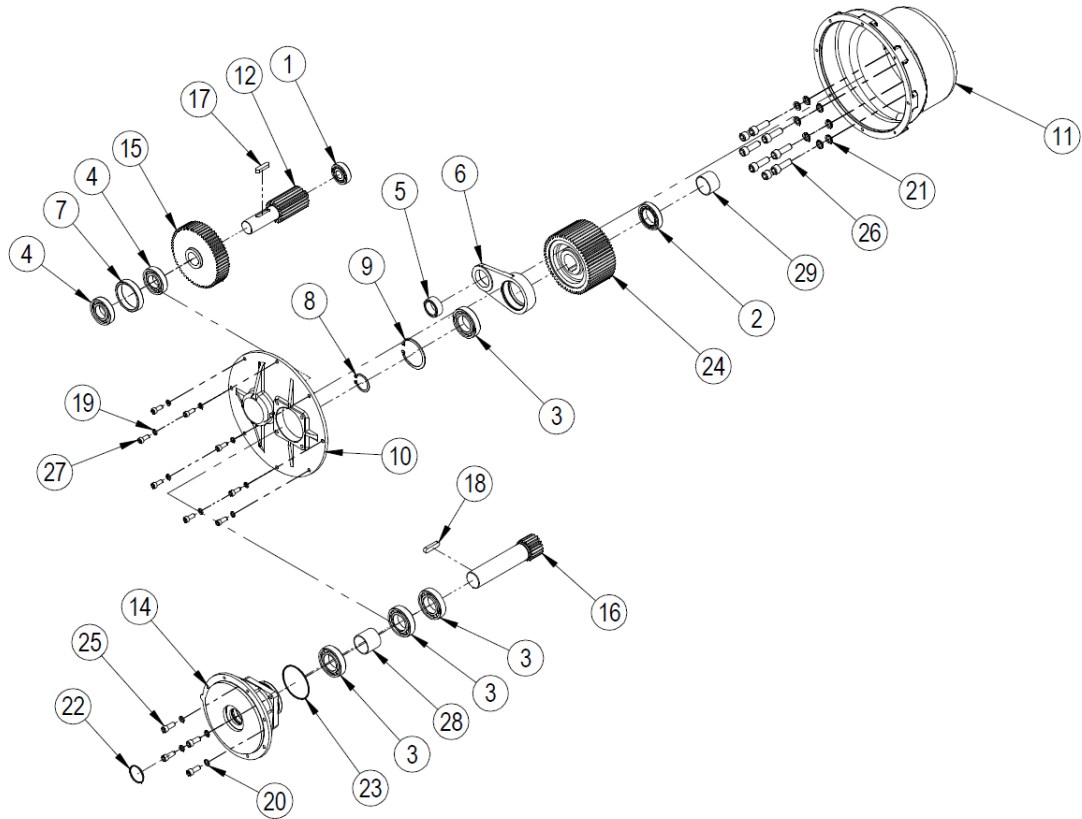

**SPARE PARTS LIST FOR RANGE OF IR3.5 INPUT REDUCERS**

**EXPLODED VIEW FOR IR3.5 INPUT REDUCER**

ITEM	DESCRIPTION	QUANTITY
*1	BEARING RETAINER	1
*2	BEARING	1
*3	BEARING	4
*4	BEARING	2
*5	BEARING	1
6	BEARING	1
7	BEARING SUPPORT RING	1
8	CIRCLIP	1
9	CIRCLIP	1
10	ENDPLATE	1
11	GEARCASE	1
12	GEARSHAFT	1
13	GREASE	
14	INPUT FLANGE	1
15	INPUT GEAR	1
16	INPUT SHAFT AND GEAR	1
17	KEY	1

18	KEY	1
19	NORDLOCK WASHER	8
20	NORDLOCK WASHER	4
21	NORDLOCK WASHER	8
*22	O-RING	1
*23	O-RING	1
24	OUTPUT GEAR	1
25	SCREW	4
26	SCREW	8
27	SCREW	8
28	SPACER	1
29	SPACER	1

Note: Items marked \* are the recommended spares holding for 5 years operation