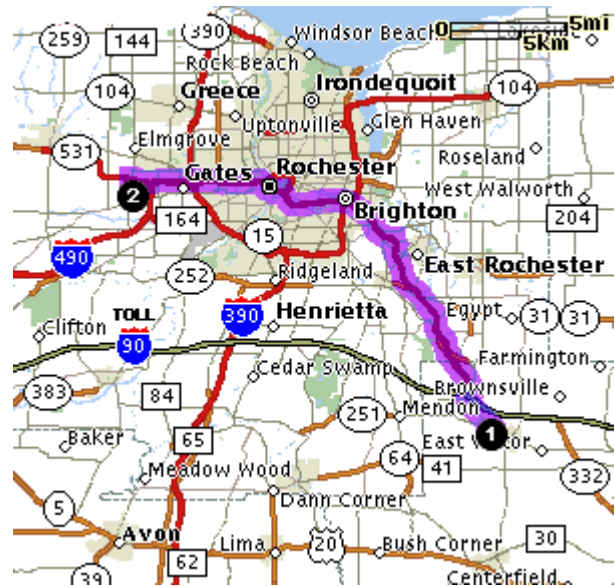

General Directions

From the **East**...Coming from the NYS thruway and exiting at 490 at Victor, NY.

Directions	Miles
Take the I-490 WEST	20.0
Take the RT-531W exit	0.6
Take the RT-386/ELMGROVE RD exit.	0.3
Turn LEFT onto ELMGROVE RD/NY-386	0.5

From the **West**...Coming from the NYS thruway and exiting at I-490 at Leroy, NY.

- Directions
- Exit the NYS Thruway at Leroy NY
 - Head East on I-490 EAST
 - Take RT-531 West
 - Take the RT-386/ELMGROVE RD exit.
 - Turn LEFT onto ELMGROVE RD/NY-386.

Local Area Map...